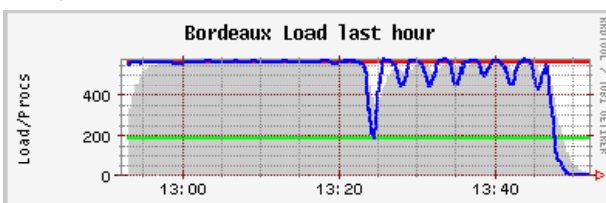

Avg Load (15, 5, 1m):
83%, 48%, 2%

Localtime:
2007-10-30
13:52

Grenoble - ICluster2 (physical view)

CPUs
Total: **200**
Hosts up: **101**
Hosts unknown: **0**
Hosts down: **3**

Avg Load (15, 5, 1m):
10%, 11%, 11%

Localtime:
2007-10-30
13:52

Rennes (physical view)

CPUs
Total: **669**
Hosts up: **234**
Hosts unknown: **0**
Hosts down: **32**

Avg Load (15, 5, 1m):
87%, 48%, 2%

Localtime:
2007-10-30
13:51

Sophia (physical view)

CPUs
Total: **568**
Hosts up: **178**
Hosts unknown: **0**
Hosts down: **1**

Avg Load (15, 5, 1m):
70%, 39%, 1%

Localtime:
2007-10-30
13:52

Bordeaux (physical view)

CPUs
 Total: **562**
 Hosts up: **188**
 Hosts unknown: **0**
 Hosts down: **1**

Avg Load (15, 5, 1m):
 86%, 49%, 1%

Localtime:
 2007-10-30
 13:52

Toulouse (physical view)

CPUs
 Total: **114**
 Hosts up: **57**
 Hosts unknown: **1**
 Hosts down: **0**

Avg Load (15, 5, 1m):
 93%, 54%, 1%