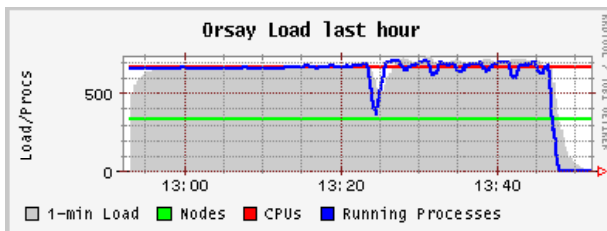

CPUs
Total: **568**
Hosts up: **178**
Hosts unknown: **0**
Hosts down: **1**

Avg Load (15, 5, 1m):
70%, 39%, 1%

Localtime:
2007-10-30
13:52

Bordeaux (physical view)

CPUs
 Total: **562**
 Hosts up: **188**
 Hosts unknown: **0**
 Hosts down: **1**

Avg Load (15, 5, 1m):
 86%, 49%, 1%

Localtime:
 2007-10-30
 13:52

Toulouse (physical view)

CPUs
 Total: **114**
 Hosts up: **57**
 Hosts unknown: **1**
 Hosts down: **0**

Avg Load (15, 5, 1m):
 93%, 54%, 1%

Localtime:
 2007-10-30
 13:52

Orsay (physical view)

CPUs
 Total: **670**
 Hosts up: **335**
 Hosts unknown: **5**
 Hosts down: **0**

Avg Load (15, 5, 1m):
 98%, 60%, 1%

Localtime:
 2007-10-30
 13:52

Lyon (physical view)

CPUs
 Total: **244**
 Hosts up: **122**
 Hosts unknown: **0**
 Hosts down: **2**

Avg Load (15, 5, 1m):
 93%, 56%, 1%

Localtime:
 2007-10-30
 13:51

Nancy (physical view)

CPUs
 Total: **574**
 Hosts up: **167**
 Hosts unknown: **0**
 Hosts down: **0**