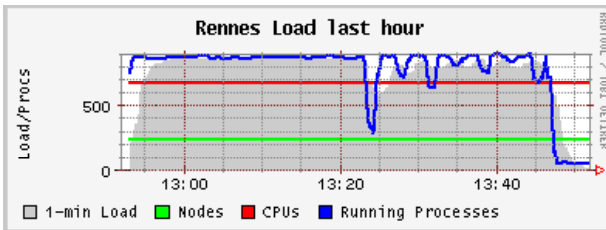

Avg Load (15, 5, 1m):
83%, 48%, 2%

Localtime:
2007-10-30
13:52

Grenoble - ICluster2 (physical view)

CPUs
Total: **200**
Hosts up: **101**
Hosts unknown: **0**
Hosts down: **3**

Avg Load (15, 5, 1m):
10%, 11%, 11%

Localtime:
2007-10-30
13:52

Rennes (physical view)

CPUs
Total: **669**
Hosts up: **234**
Hosts unknown: **0**
Hosts down: **32**

Avg Load (15, 5, 1m):
87%, 48%, 2%

Localtime:
2007-10-30
13:51

Sophia (physical view)