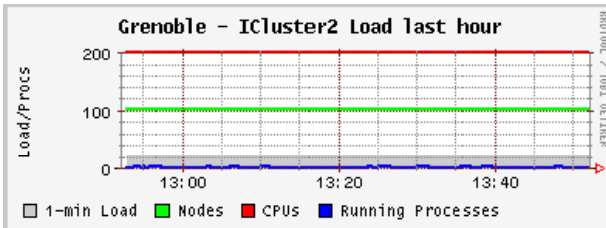

Grid5000 Grid Report for Tue, 30 Oct 2007 13:52:10 +0100

Get Fresh Data

Last Sorted

Grid5000 Grid >

Grid5000 Grid (9 sources) (tree view)

CPUs
Total: **3837**
Hosts up: **1477**
Hosts unknown: **7**
Hosts down: **39**

Avg Load (15, 5, 1m):
83%, 48%, 2%

Localtime:
2007-10-30
13:52

Grenoble - ICluster2 (physical view)

CPUs
Total: **200**
Hosts up: **101**
Hosts unknown: **0**
Hosts down: **3**

Avg Load (15, 5, 1m):
10%, 11%, 11%