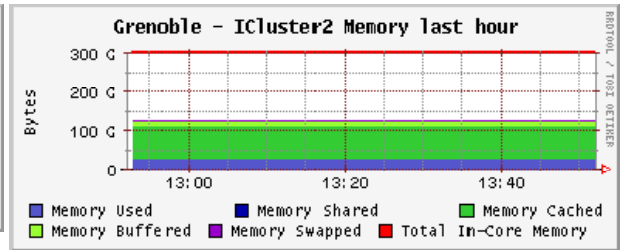

Grid5000 Grid Report for Tue, 30 Oct 2007 13:52:10 +0100

Get Fresh Data

Last Sorted

Grid5000 Grid >

Grid5000 Grid (9 sources) (tree view)

CPUs
Total: **3837**
Hosts up: **1477**
Hosts unknown: **7**
Hosts down: **39**

Avg Load (15, 5, 1m):
83%, 48%, 2%

Localtime:
2007-10-30
13:52

Grenoble - ICluster2 (physical view)

CPUs
Total: **200**
Hosts up: **101**
Hosts unknown: **0**
Hosts down: **3**

Avg Load (15, 5, 1m):
10%, 11%, 11%