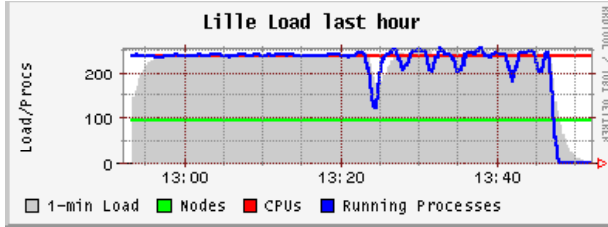

Localtime:
 2007-10-30
 13:52

Orsay (physical view)

CPUs
 Total: **670**
 Hosts up: **335**
 Hosts unknown: **5**
 Hosts down: **0**

Avg Load (15, 5, 1m):
 98%, 60%, 1%

Localtime:
 2007-10-30
 13:52

Lyon (physical view)

CPUs
 Total: **244**
 Hosts up: **122**
 Hosts unknown: **0**
 Hosts down: **2**

Avg Load (15, 5, 1m):
 93%, 56%, 1%

Localtime:
 2007-10-30
 13:51

Nancy (physical view)

CPUs
 Total: **574**
 Hosts up: **167**
 Hosts unknown: **0**
 Hosts down: **0**

Avg Load (15, 5, 1m):
 83%, 45%, 1%

Localtime:
 2007-10-30
 13:52

Lille (physical view)

CPUs
Total: **236**
Hosts up: **95**
Hosts unknown: **1**
Hosts down: **0**

Avg Load (15, 5, 1m):
90%, 53%, 1%

Snapshot of the Grid5000 Grid | Legend