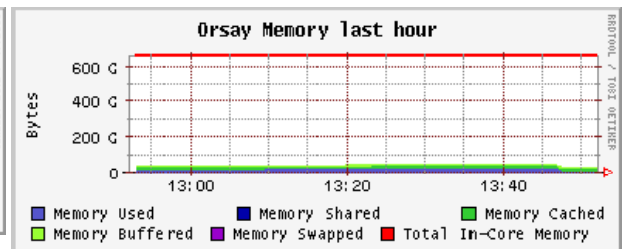

CPUs
Total: **568**
Hosts up: **178**
Hosts unknown: **0**
Hosts down: **1**

Avg Load (15, 5, 1m):
70%, 39%, 1%

Localtime:
2007-10-30
13:52

Bordeaux (physical view)

CPUs
 Total: **562**
 Hosts up: **188**
 Hosts unknown: **0**
 Hosts down: **1**

Avg Load (15, 5, 1m):
 86%, 49%, 1%

Localtime:
 2007-10-30
 13:52

Toulouse (physical view)

CPUs
 Total: **114**
 Hosts up: **57**
 Hosts unknown: **1**
 Hosts down: **0**

Avg Load (15, 5, 1m):
 93%, 54%, 1%

Localtime:
 2007-10-30
 13:52

Orsay (physical view)

CPUs
 Total: **670**
 Hosts up: **335**
 Hosts unknown: **5**
 Hosts down: **0**

Avg Load (15, 5, 1m):
 98%, 60%, 1%

Localtime:
 2007-10-30
 13:52

Lyon (physical view)

CPUs
 Total: **244**
 Hosts up: **122**
 Hosts unknown: **0**
 Hosts down: **2**

Avg Load (15, 5, 1m):
 93%, 56%, 1%

Localtime:
 2007-10-30
 13:51

Nancy (physical view)

CPUs
 Total: **574**
 Hosts up: **167**
 Hosts unknown: **0**
 Hosts down: **0**