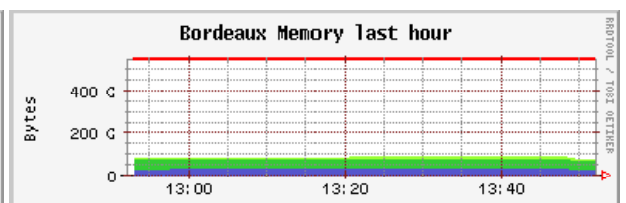

Avg Load (15, 5, 1m):
83%, 48%, 2%

Localtime:
2007-10-30
13:52

Grenoble - ICluster2 (physical view)

CPUs
Total: **200**
Hosts up: **101**
Hosts unknown: **0**
Hosts down: **3**

Avg Load (15, 5, 1m):
10%, 11%, 11%

Localtime:
2007-10-30
13:52

Rennes (physical view)

CPUs
Total: **669**
Hosts up: **234**
Hosts unknown: **0**
Hosts down: **32**

Avg Load (15, 5, 1m):
87%, 48%, 2%

Localtime:
2007-10-30
13:51

Sophia (physical view)

CPUs
Total: **568**
Hosts up: **178**
Hosts unknown: **0**
Hosts down: **1**

Avg Load (15, 5, 1m):
70%, 39%, 1%

Localtime:
2007-10-30
13:52

Bordeaux (physical view)

CPUs
 Total: **562**
 Hosts up: **188**
 Hosts unknown: **0**
 Hosts down: **1**

Avg Load (15, 5, 1m):
 86%, 49%, 1%

Localtime:
 2007-10-30
 13:52

Toulouse (physical view)

CPUs
 Total: **114**
 Hosts up: **57**
 Hosts unknown: **1**
 Hosts down: **0**

Avg Load (15, 5, 1m):
 93%, 54%, 1%