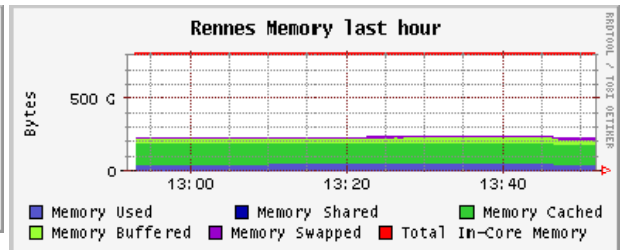

Grid5000 Grid Report for Tue, 30 Oct 2007 13:52:10 +0100

Get Fresh Data

Last Sorted

Grid5000 Grid >

Grid5000 Grid (9 sources) (tree view)

CPUs
Total: **3837**
Hosts up: **1477**
Hosts unknown: **7**
Hosts down: **39**

Avg Load (15, 5, 1m):
83%, 48%, 2%

Localtime:
2007-10-30
13:52

Grenoble - ICluster2 (physical view)

CPUs
Total: **200**
Hosts up: **101**
Hosts unknown: **0**
Hosts down: **3**

Avg Load (15, 5, 1m):
10%, 11%, 11%

Localtime:
2007-10-30
13:52

Rennes (physical view)

CPUs
Total: **669**
Hosts up: **234**
Hosts unknown: **0**
Hosts down: **32**

Avg Load (15, 5, 1m):
87%, 48%, 2%

Localtime:
2007-10-30
13:51

Sophia (physical view)