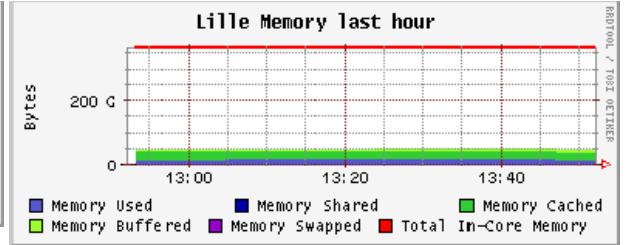

Localtime:
 2007-10-30
 13:52

Orsay (physical view)

CPUs
 Total: **670**
 Hosts up: **335**
 Hosts unknown: **5**
 Hosts down: **0**

Avg Load (15, 5, 1m):
 98%, 60%, 1%

Localtime:
 2007-10-30
 13:52

Lyon (physical view)

CPUs
 Total: **244**
 Hosts up: **122**
 Hosts unknown: **0**
 Hosts down: **2**

Avg Load (15, 5, 1m):
 93%, 56%, 1%

Localtime:
 2007-10-30
 13:51

Nancy (physical view)

CPUs
 Total: **574**
 Hosts up: **167**
 Hosts unknown: **0**
 Hosts down: **0**

Avg Load (15, 5, 1m):
 83%, 45%, 1%

Localtime:
 2007-10-30
 13:52

Lille (physical view)

CPUs
Total: **236**
Hosts up: **95**
Hosts unknown: **1**
Hosts down: **0**

Avg Load (15, 5, 1m):
90%, 53%, 1%

Snapshot of the Grid5000 Grid | Legend