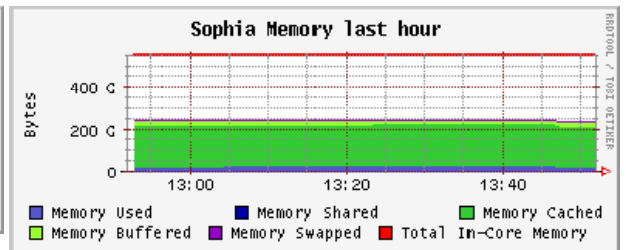

Avg Load (15, 5, 1m):
83%, 48%, 2%

Localtime:
2007-10-30
13:52

Grenoble - ICluster2 (physical view)

CPUs
Total: **200**
Hosts up: **101**
Hosts unknown: **0**
Hosts down: **3**

Avg Load (15, 5, 1m):
10%, 11%, 11%

Localtime:
2007-10-30
13:52

Rennes (physical view)

CPUs
Total: **669**
Hosts up: **234**
Hosts unknown: **0**
Hosts down: **32**

Avg Load (15, 5, 1m):
87%, 48%, 2%

Localtime:
2007-10-30
13:51

Sophia (physical view)

CPUs
Total: **568**
Hosts up: **178**
Hosts unknown: **0**
Hosts down: **1**

Avg Load (15, 5, 1m):
70%, 39%, 1%

Localtime:
2007-10-30
13:52

Bordeaux (physical view)

CPUs
 Total: **562**
 Hosts up: **188**
 Hosts unknown: **0**
 Hosts down: **1**