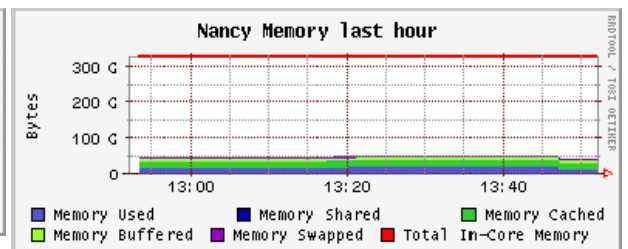

Localtime:
 2007-10-30
 13:52

Orsay (physical view)

CPUs
 Total: **670**
 Hosts up: **335**
 Hosts unknown: **5**
 Hosts down: **0**

Avg Load (15, 5, 1m):
 98%, 60%, 1%

Localtime:
 2007-10-30
 13:52

Lyon (physical view)

CPUs
 Total: **244**
 Hosts up: **122**
 Hosts unknown: **0**
 Hosts down: **2**

Avg Load (15, 5, 1m):
 93%, 56%, 1%

Localtime:
 2007-10-30
 13:51

Nancy (physical view)

CPUs
 Total: **574**
 Hosts up: **167**
 Hosts unknown: **0**
 Hosts down: **0**

Avg Load (15, 5, 1m):
 83%, 45%, 1%

Localtime:
 2007-10-30
 13:52

Lille (physical view)

CPUs
Total: **236**
Hosts up: **95**
Hosts unknown: **1**
Hosts down: **0**

Avg Load (15, 5, 1m):
90%, 53%, 1%

Snapshot of the Grid5000 Grid | Legend