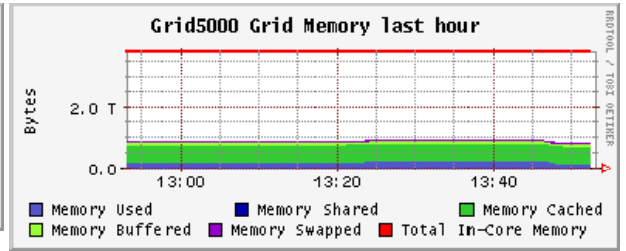

Grid5000 Grid Report for Tue, 30 Oct 2007 13:52:10 +0100

Get Fresh Data

Last Sorted

Grid5000 Grid >

Grid5000 Grid (9 sources) (tree view)

CPUs
Total: **3837**
Hosts up: **1477**
Hosts unknown: **7**
Hosts down: **39**

Avg Load (15, 5, 1m):
83%, 48%, 2%

Localtime:
2007-10-30
13:52

Grenoble - ICluster2 (physical view)

CPUs
Total: **200**
Hosts up: **101**
Hosts unknown: **0**
Hosts down: **3**

Avg Load (15, 5, 1m):
10%, 11%, 11%