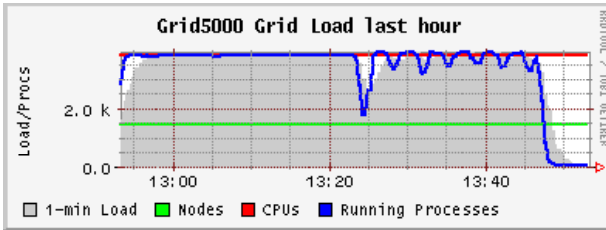

Grid5000 Grid Report for Tue, 30 Oct 2007 13:52:10 +0100

Get Fresh Data

Last Sorted

Grid5000 Grid >

Grid5000 Grid (9 sources) (tree view)

CPUs
Total: **3837**
Hosts up: **1477**
Hosts unknown: **7**
Hosts down: **39**

Avg Load (15, 5, 1m):
83%, 48%, 2%

Localtime:
2007-10-30
13:52

Grenoble - ICluster2 (physical view)

CPUs
Total: **200**
Hosts up: **101**
Hosts unknown: **0**
Hosts down: **3**

Avg Load (15, 5, 1m):
10%, 11%, 11%