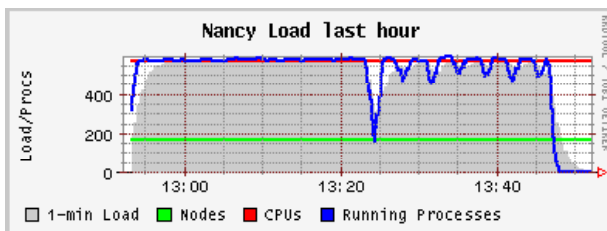

Localtime:
 2007-10-30
 13:52

Orsay (physical view)

CPUs
 Total: **670**
 Hosts up: **335**
 Hosts unknown: **5**
 Hosts down: **0**

Avg Load (15, 5, 1m):
 98%, 60%, 1%

Localtime:
 2007-10-30
 13:52

Lyon (physical view)

CPUs
 Total: **244**
 Hosts up: **122**
 Hosts unknown: **0**
 Hosts down: **2**

Avg Load (15, 5, 1m):
 93%, 56%, 1%

Localtime:
 2007-10-30
 13:51

Nancy (physical view)

CPUs
 Total: **574**
 Hosts up: **167**
 Hosts unknown: **0**
 Hosts down: **0**

Avg Load (15, 5, 1m):
 83%, 45%, 1%

Localtime:
 2007-10-30
 13:52

Lille (physical view)

CPUs
Total: **236**
Hosts up: **95**
Hosts unknown: **1**
Hosts down: **0**

Avg Load (15, 5, 1m):
90%, 53%, 1%

Snapshot of the Grid5000 Grid | Legend