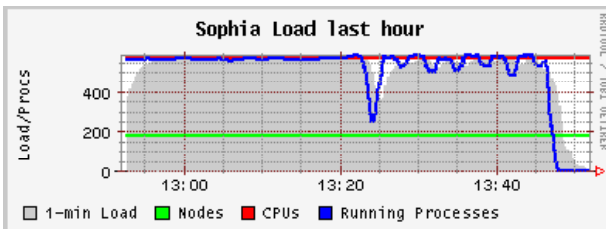

Avg Load (15, 5, 1m):
83%, 48%, 2%

Localtime:
2007-10-30
13:52

Grenoble - ICluster2 (physical view)

CPUs
Total: **200**
Hosts up: **101**
Hosts unknown: **0**
Hosts down: **3**

Avg Load (15, 5, 1m):
10%, 11%, 11%

Localtime:
2007-10-30
13:52

Rennes (physical view)

CPUs
Total: **669**
Hosts up: **234**
Hosts unknown: **0**
Hosts down: **32**

Avg Load (15, 5, 1m):
87%, 48%, 2%

Localtime:
2007-10-30
13:51

Sophia (physical view)

CPUs
Total: **568**
Hosts up: **178**
Hosts unknown: **0**
Hosts down: **1**

Avg Load (15, 5, 1m):
70%, 39%, 1%

Localtime:
2007-10-30
13:52

Bordeaux (physical view)

CPUs
 Total: **562**
 Hosts up: **188**
 Hosts unknown: **0**
 Hosts down: **1**