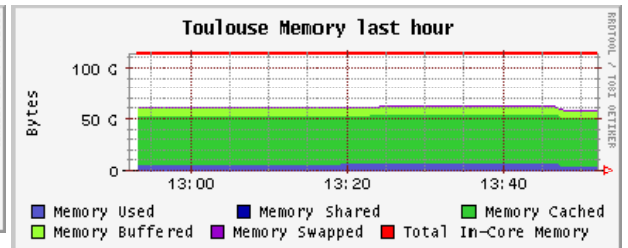

Localtime:
2007-10-30
13:52

Rennes (physical view)

CPUs
Total: **669**
Hosts up: **234**
Hosts unknown: **0**
Hosts down: **32**

Avg Load (15, 5, 1m):
87%, 48%, 2%

Localtime:
2007-10-30
13:51

Sophia (physical view)

CPUs
Total: **568**
Hosts up: **178**
Hosts unknown: **0**
Hosts down: **1**

Avg Load (15, 5, 1m):
70%, 39%, 1%

Localtime:
2007-10-30
13:52

Bordeaux (physical view)

CPUs
 Total: **562**
 Hosts up: **188**
 Hosts unknown: **0**
 Hosts down: **1**

Avg Load (15, 5, 1m):
 86%, 49%, 1%

Localtime:
 2007-10-30
 13:52

Toulouse (physical view)

CPUs
 Total: **114**
 Hosts up: **57**
 Hosts unknown: **1**
 Hosts down: **0**

Avg Load (15, 5, 1m):
 93%, 54%, 1%