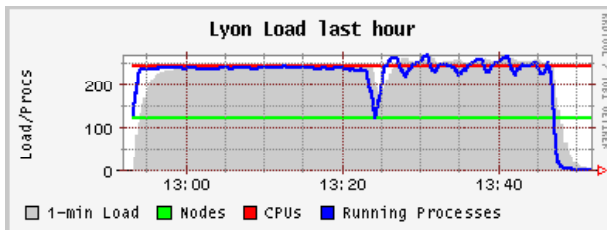

Avg Load (15, 5, 1m):
 86%, 49%, 1%

Localtime:
 2007-10-30
 13:52

Toulouse (physical view)

CPUs
 Total: **114**
 Hosts up: **57**
 Hosts unknown: **1**
 Hosts down: **0**

Avg Load (15, 5, 1m):
 93%, 54%, 1%

Localtime:
 2007-10-30
 13:52

Orsay (physical view)

CPUs
 Total: **670**
 Hosts up: **335**
 Hosts unknown: **5**
 Hosts down: **0**

Avg Load (15, 5, 1m):
 98%, 60%, 1%

Localtime:
 2007-10-30
 13:52

Lyon (physical view)

CPUs
 Total: **244**
 Hosts up: **122**
 Hosts unknown: **0**
 Hosts down: **2**

Avg Load (15, 5, 1m):
 93%, 56%, 1%

Localtime:
 2007-10-30
 13:51

Nancy (physical view)

CPUs
 Total: **574**
 Hosts up: **167**
 Hosts unknown: **0**
 Hosts down: **0**

Avg Load (15, 5, 1m):
 83%, 45%, 1%

Localtime:
 2007-10-30
 13:52

Lille (physical view)

CPUs
Total: **236**
Hosts up: **95**
Hosts unknown: **1**
Hosts down: **0**

Avg Load (15, 5, 1m):
90%, 53%, 1%

Snapshot of the Grid5000 Grid | Legend