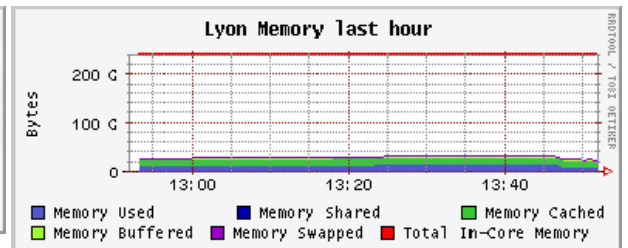

Avg Load (15, 5, 1m):
 86%, 49%, 1%

Localtime:
 2007-10-30
 13:52

Toulouse (physical view)

CPUs
 Total: **114**
 Hosts up: **57**
 Hosts unknown: **1**
 Hosts down: **0**

Avg Load (15, 5, 1m):
 93%, 54%, 1%

Localtime:
 2007-10-30
 13:52

Orsay (physical view)

CPUs
 Total: **670**
 Hosts up: **335**
 Hosts unknown: **5**
 Hosts down: **0**

Avg Load (15, 5, 1m):
 98%, 60%, 1%

Localtime:
 2007-10-30
 13:52

Lyon (physical view)

CPUs
 Total: **244**
 Hosts up: **122**
 Hosts unknown: **0**
 Hosts down: **2**

Avg Load (15, 5, 1m):
 93%, 56%, 1%

Localtime:
 2007-10-30
 13:51

Nancy (physical view)

CPUs
 Total: **574**
 Hosts up: **167**
 Hosts unknown: **0**
 Hosts down: **0**