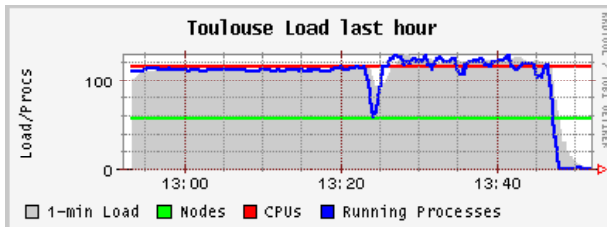

Localtime:
2007-10-30
13:52

Rennes (physical view)

CPUs
Total: **669**
Hosts up: **234**
Hosts unknown: **0**
Hosts down: **32**

Avg Load (15, 5, 1m):
87%, 48%, 2%

Localtime:
2007-10-30
13:51

Sophia (physical view)

CPUs
Total: **568**
Hosts up: **178**
Hosts unknown: **0**
Hosts down: **1**

Avg Load (15, 5, 1m):
70%, 39%, 1%

Localtime:
2007-10-30
13:52

Bordeaux (physical view)

CPUs
 Total: **562**
 Hosts up: **188**
 Hosts unknown: **0**
 Hosts down: **1**

Avg Load (15, 5, 1m):
 86%, 49%, 1%

Localtime:
 2007-10-30
 13:52

Toulouse (physical view)

CPUs
 Total: **114**
 Hosts up: **57**
 Hosts unknown: **1**
 Hosts down: **0**

Avg Load (15, 5, 1m):
 93%, 54%, 1%