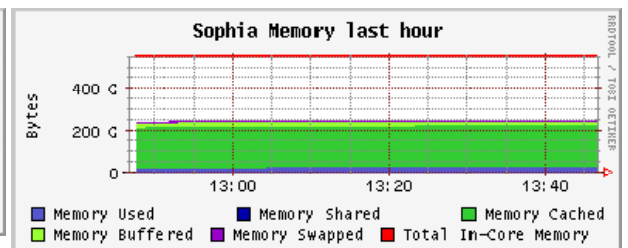

Lille (physical view)

CPUs
 Total: **236**
 Hosts up: **95**
 Hosts unknown: **1**
 Hosts down: **0**

Avg Load (15, 5, 1m):
 94%, 102%, 100%
 Localtime:
 2007-10-30
 13:46

Bordeaux (physical view)

CPUs
 Total: **562**
 Hosts up: **188**
 Hosts unknown: **0**
 Hosts down: **1**

Avg Load (15, 5, 1m):
 91%, 96%, 94%
 Localtime:
 2007-10-30
 13:46

Nancy (physical view)

CPUs
 Total: **574**
 Hosts up: **167**
 Hosts unknown: **0**
 Hosts down: **0**

Avg Load (15, 5, 1m):
 90%, 95%, 93%
 Localtime:
 2007-10-30
 13:46

Sophia (physical view)

CPUs
 Total: **568**
 Hosts up: **178**
 Hosts unknown: **0**
 Hosts down: **1**

Avg Load (15, 5, 1m):

92%

Localtime: 2007-10-30

Grenoble - ICluster2 (physical view)

CPU Total: 200
Hosts up: 101
Hosts unknown: 0
Hosts down: 3