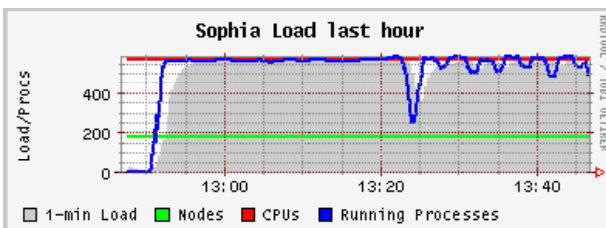

Avg Load (15, 5, 1m):
 98%, 105%, 102%
 Localtime:
 2007-10-30 13:46

Lyon (physical view)

CPUS
 Total: **244**
 Hosts up: **122**
 Hosts unknown: **0**
 Hosts down: **2**

Avg Load (15, 5, 1m):
 94%, 104%, 102%
 Localtime:
 2007-10-30
 13:46

Lille (physical view)

CPUs
 Total: **236**
 Hosts up: **95**
 Hosts unknown: **1**
 Hosts down: **0**

Avg Load (15, 5, 1m):
 94%, 102%, 100%
 Localtime:
 2007-10-30
 13:46

Bordeaux (physical view)

CPUs
 Total: **562**
 Hosts up: **188**
 Hosts unknown: **0**
 Hosts down: **1**

Avg Load (15, 5, 1m):
 91%, 96%, 94%
 Localtime:
 2007-10-30
 13:46

Nancy (physical view)

CPUs
 Total: **574**
 Hosts up: **167**
 Hosts unknown: **0**
 Hosts down: **0**

Avg Load (15, 5, 1m):
 90%, 95%, 93%
 Localtime:
 2007-10-30
 13:46

Sophia (physical view)

CPUs
 Total: **568**
 Hosts up: **178**
 Hosts unknown: **0**
 Hosts down: **1**

Avg Load (15, 5, 1m):

92%

Localtime: 2007-10-30

Grenoble - ICluster2 (physical view)

CPU Total: 200
Hosts up: 101
Hosts unknown: 0
Hosts down: 3