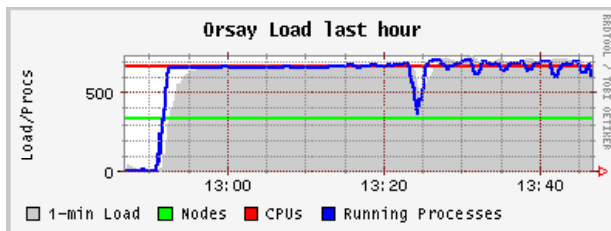

Avg Load (15, 5, 1m):
 93%, 98%, 95%
 Localtime:
 2007-10-30 13:46

Rennes (physical view)

CPUs Total: **669**
 Hosts up: **234**
 Hosts unknown: **0**
 Hosts down: **32**

Avg Load (15, 5, 1m):
 117%, 120%, 117%
 Localtime:
 2007-10-30 13:46

Toulouse (physical view)

CPUs Total: **114**
 Hosts up: **57**
 Hosts unknown: **1**
 Hosts down: **0**

Avg Load (15, 5, 1m):
 96%, 105%, 103%
 Localtime:
 2007-10-30 13:46

Orsay (physical view)

CPUs Total: **670**
 Hosts up: **335**
 Hosts unknown: **5**
 Hosts down: **0**

Avg Load (15, 5, 1m):
 98%, 105%, 102%
 Localtime:
 2007-10-30 13:46

Lyon (physical view)

CPUS
 Total: **244**
 Hosts up: **122**
 Hosts unknown: **0**
 Hosts down: **2**

Avg Load (15, 5, 1m):
 94%, 104%, 102%
 Localtime:
 2007-10-30
 13:46