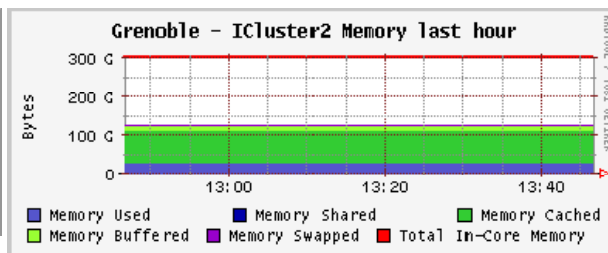

Avg Load (15, 5, 1m):
 91%, 96%, 94%
 Localtime:
 2007-10-30
 13:46

Nancy (physical view)

CPUs
 Total: **574**
 Hosts up: **167**
 Hosts unknown: **0**
 Hosts down: **0**

Avg Load (15, 5, 1m):
 90%, 95%, 93%
 Localtime:
 2007-10-30
 13:46

Sophia (physical view)

CPUs
 Total: **568**
 Hosts up: **178**
 Hosts unknown: **0**
 Hosts down: **1**

Avg Load (15, 5, 1m):

92%

Localtime: 2007-10-30

Grenoble - ICluster2 (physical view)

CPU Total: 200
Hosts up: 101
Hosts unknown: 0
Hosts down: 3