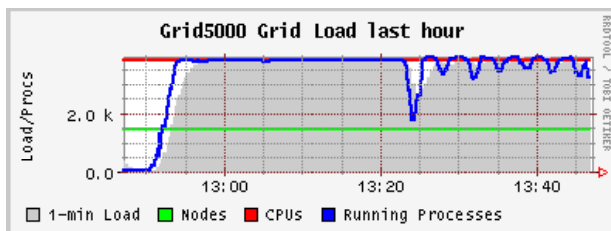

Grid5000 Grid Report for Tue, 30 Oct 2007 13:46:55 +0100

Get Fresh Data

Last Sorted

Grid5000 Grid >

Grid5000 Grid (9 sources) (tree view)

CPUs Total: **3837**
 Hosts up: **1477**
 Hosts unknown: **7**
 Hosts down: **39**

Avg Load (15, 5, 1m):
 93%, 98%, 95%
 Localtime:
 2007-10-30 13:46

Rennes (physical view)

CPUs Total: **669**
 Hosts up: **234**
 Hosts unknown: **0**
 Hosts down: **32**

Avg Load (15, 5, 1m):
 117%, 120%, 117%
 Localtime:
 2007-10-30 13:46