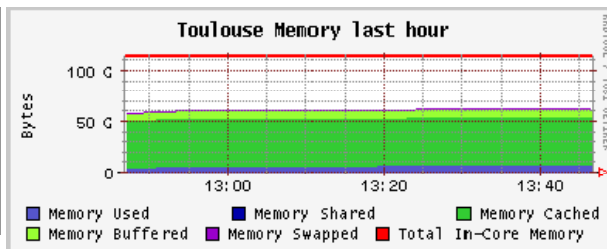

Grid5000 Grid Report for Tue, 30 Oct 2007 13:46:55 +0100

Get Fresh Data

Last Sorted

Grid5000 Grid >

Grid5000 Grid (9 sources) (tree view)

CPUs Total: **3837**
 Hosts up: **1477**
 Hosts unknown: **7**
 Hosts down: **39**

Avg Load (15, 5, 1m):
 93%, 98%, 95%
 Localtime:
 2007-10-30 13:46

Rennes (physical view)

CPUs Total: **669**
 Hosts up: **234**
 Hosts unknown: **0**
 Hosts down: **32**

Avg Load (15, 5, 1m):
 117%, 120%, 117%
 Localtime:
 2007-10-30 13:46

Toulouse (physical view)

CPUs Total: **114**
 Hosts up: **57**
 Hosts unknown: **1**
 Hosts down: **0**

Avg Load (15, 5, 1m):
 96%, 105%, 103%
 Localtime:
 2007-10-30 13:46

Orsay (physical view)

CPUs Total: **670**
 Hosts up: **335**
 Hosts unknown: **5**
 Hosts down: **0**

Avg Load (15, 5, 1m):
 98%, 105%, 102%
 Localtime:
 2007-10-30 13:46

Lyon (physical view)

CPUS
 Total: **244**
 Hosts up: **122**
 Hosts unknown: **0**
 Hosts down: **2**

Avg Load (15, 5, 1m):
 94%, 104%, 102%
 Localtime:
 2007-10-30
 13:46