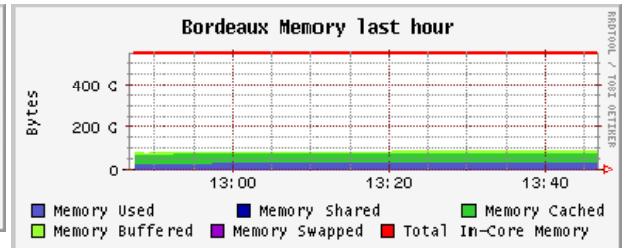

Avg Load (15, 5, 1m):
 98%, 105%, 102%
 Localtime:
 2007-10-30 13:46

Lyon (physical view)

CPUS
 Total: **244**
 Hosts up: **122**
 Hosts unknown: **0**
 Hosts down: **2**

Avg Load (15, 5, 1m):
 94%, 104%, 102%
 Localtime:
 2007-10-30
 13:46

Lille (physical view)

CPUs
 Total: **236**
 Hosts up: **95**
 Hosts unknown: **1**
 Hosts down: **0**

Avg Load (15, 5, 1m):
 94%, 102%, 100%
 Localtime:
 2007-10-30
 13:46

Bordeaux (physical view)

CPUs
 Total: **562**
 Hosts up: **188**
 Hosts unknown: **0**
 Hosts down: **1**

Avg Load (15, 5, 1m):
 91%, 96%, 94%
 Localtime:
 2007-10-30
 13:46

Nancy (physical view)

CPUs
 Total: **574**
 Hosts up: **167**
 Hosts unknown: **0**
 Hosts down: **0**

Avg Load (15, 5, 1m):
 90%, 95%, 93%
 Localtime:
 2007-10-30
 13:46

Sophia (physical view)

CPUs
 Total: **568**
 Hosts up: **178**
 Hosts unknown: **0**
 Hosts down: **1**

Avg Load (15, 5, 1m):

92%

Localtime: 2007-10-30

Grenoble - ICluster2 (physical view)

CPU Total: 200
Hosts up: 101
Hosts unknown: 0
Hosts down: 3