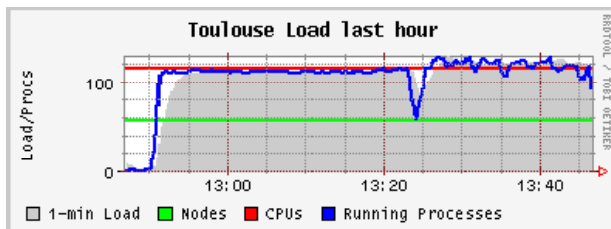

Avg Load (15, 5, 1m):
 93%, 98%, 95%
 Localtime:
 2007-10-30 13:46

Rennes (physical view)

CPUs Total: **669**
 Hosts up: **234**
 Hosts unknown: **0**
 Hosts down: **32**

Avg Load (15, 5, 1m):
 117%, 120%, 117%
 Localtime:
 2007-10-30 13:46

Toulouse (physical view)

CPUs Total: **114**
 Hosts up: **57**
 Hosts unknown: **1**
 Hosts down: **0**

Avg Load (15, 5, 1m):
 96%, 105%, 103%
 Localtime:
 2007-10-30 13:46

Orsay (physical view)

CPUs Total: **670**
 Hosts up: **335**
 Hosts unknown: **5**
 Hosts down: **0**

Avg Load (15, 5, 1m):
 98%, 105%, 102%
 Localtime:
 2007-10-30 13:46

Lyon (physical view)

CPUS
 Total: **244**
 Hosts up: **122**
 Hosts unknown: **0**
 Hosts down: **2**

Avg Load (15, 5, 1m):
 94%, 104%, 102%
 Localtime:
 2007-10-30
 13:46