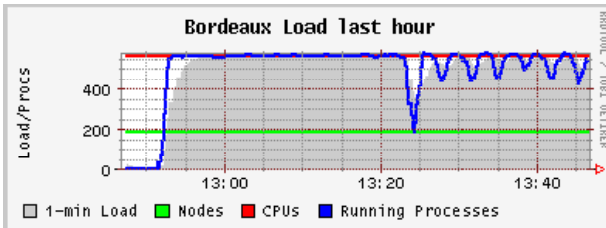

Avg Load (15, 5, 1m):
 98%, 105%, 102%
 Localtime:
 2007-10-30 13:46

Lyon (physical view)

CPUS
 Total: **244**
 Hosts up: **122**
 Hosts unknown: **0**
 Hosts down: **2**

Avg Load (15, 5, 1m):
 94%, 104%, 102%
 Localtime:
 2007-10-30
 13:46

Lille (physical view)

CPUs
 Total: **236**
 Hosts up: **95**
 Hosts unknown: **1**
 Hosts down: **0**

Avg Load (15, 5, 1m):
 94%, 102%, 100%
 Localtime:
 2007-10-30
 13:46

Bordeaux (physical view)

CPUs
 Total: **562**
 Hosts up: **188**
 Hosts unknown: **0**
 Hosts down: **1**

Avg Load (15, 5, 1m):
 91%, 96%, 94%
 Localtime:
 2007-10-30
 13:46

Nancy (physical view)

CPUs
 Total: **574**
 Hosts up: **167**
 Hosts unknown: **0**
 Hosts down: **0**

Avg Load (15, 5, 1m):
 90%, 95%, 93%
 Localtime:
 2007-10-30
 13:46

Sophia (physical view)

CPUs
 Total: **568**
 Hosts up: **178**
 Hosts unknown: **0**
 Hosts down: **1**

Avg Load (15, 5, 1m):

92%

Localtime: 2007-10-30

Grenoble - ICluster2 (physical view)

CPU Total: 200
Hosts up: 101
Hosts unknown: 0
Hosts down: 3