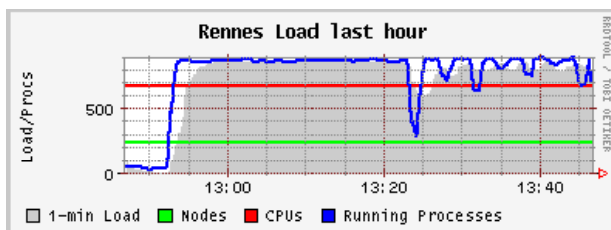

Grid5000 Grid Report for Tue, 30 Oct 2007 13:46:55 +0100

Get Fresh Data

Last Sorted

Grid5000 Grid >

Grid5000 Grid (9 sources) (tree view)

CPUs Total: **3837**
 Hosts up: **1477**
 Hosts unknown: **7**
 Hosts down: **39**

Avg Load (15, 5, 1m):
 93%, 98%, 95%
 Localtime:
 2007-10-30 13:46

Rennes (physical view)

CPUs Total: **669**
 Hosts up: **234**
 Hosts unknown: **0**
 Hosts down: **32**

Avg Load (15, 5, 1m):
 117%, 120%, 117%
 Localtime:
 2007-10-30 13:46