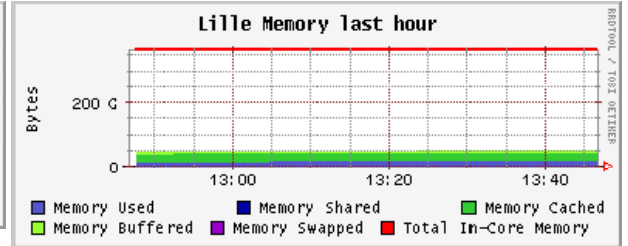

Toulouse (physical view)

CPUs Total: **114**
 Hosts up: **57**
 Hosts unknown: **1**
 Hosts down: **0**

Avg Load (15, 5, 1m):
 96%, 105%, 103%
 Localtime:
 2007-10-30 13:46

Orsay (physical view)

CPUs Total: **670**
 Hosts up: **335**
 Hosts unknown: **5**
 Hosts down: **0**

Avg Load (15, 5, 1m):
 98%, 105%, 102%
 Localtime:
 2007-10-30 13:46

Lyon (physical view)

CPUS
 Total: **244**
 Hosts up: **122**
 Hosts unknown: **0**
 Hosts down: **2**

Avg Load (15, 5, 1m):
 94%, 104%, 102%
 Localtime:
 2007-10-30
 13:46

Lille (physical view)

CPUs
 Total: **236**
 Hosts up: **95**
 Hosts unknown: **1**
 Hosts down: **0**

Avg Load (15, 5, 1m):
 94%, 102%, 100%
 Localtime:
 2007-10-30
 13:46

Bordeaux (physical view)

CPUs
 Total: **562**
 Hosts up: **188**
 Hosts unknown: **0**
 Hosts down: **1**

Avg Load (15, 5, 1m):
 91%, 96%, 94%
 Localtime:
 2007-10-30
 13:46

Nancy (physical view)

CPUs
 Total: **574**
 Hosts up: **167**
 Hosts unknown: **0**
 Hosts down: **0**

Avg Load (15, 5, 1m):
 90%, 95%, 93%
 Localtime:
 2007-10-30
 13:46