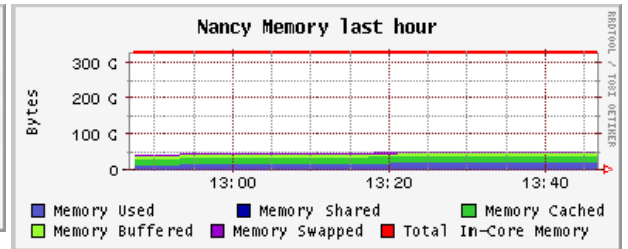

Avg Load (15, 5, 1m):
 98%, 105%, 102%
 Localtime:
 2007-10-30 13:46

Lyon (physical view)

CPUS
 Total: **244**
 Hosts up: **122**
 Hosts unknown: **0**
 Hosts down: **2**

Avg Load (15, 5, 1m):
 94%, 104%, 102%
 Localtime:
 2007-10-30
 13:46

Lille (physical view)

CPUs
 Total: **236**
 Hosts up: **95**
 Hosts unknown: **1**
 Hosts down: **0**

Avg Load (15, 5, 1m):
 94%, 102%, 100%
 Localtime:
 2007-10-30
 13:46

Bordeaux (physical view)

CPUs
 Total: **562**
 Hosts up: **188**
 Hosts unknown: **0**
 Hosts down: **1**

Avg Load (15, 5, 1m):
 91%, 96%, 94%
 Localtime:
 2007-10-30
 13:46

Nancy (physical view)

CPUs
 Total: **574**
 Hosts up: **167**
 Hosts unknown: **0**
 Hosts down: **0**

Avg Load (15, 5, 1m):
 90%, 95%, 93%
 Localtime:
 2007-10-30
 13:46

Sophia (physical view)

CPUs
 Total: **568**
 Hosts up: **178**
 Hosts unknown: **0**
 Hosts down: **1**

Avg Load (15, 5, 1m):

92%

Localtime: 2007-10-30

Grenoble - ICluster2 (physical view)

CPU Total: 200
Hosts up: 101
Hosts unknown: 0
Hosts down: 3