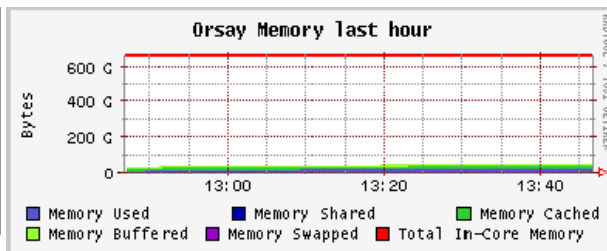

Avg Load (15, 5, 1m):
 93%, 98%, 95%
 Localtime:
 2007-10-30 13:46

Rennes (physical view)

CPUs Total: **669**
 Hosts up: **234**
 Hosts unknown: **0**
 Hosts down: **32**

Avg Load (15, 5, 1m):
 117%, 120%, 117%
 Localtime:
 2007-10-30 13:46

Toulouse (physical view)

CPUs Total: **114**
 Hosts up: **57**
 Hosts unknown: **1**
 Hosts down: **0**

Avg Load (15, 5, 1m):
 96%, 105%, 103%
 Localtime:
 2007-10-30 13:46

Orsay (physical view)

CPUs Total: **670**
 Hosts up: **335**
 Hosts unknown: **5**
 Hosts down: **0**

Avg Load (15, 5, 1m):
 98%, 105%, 102%
 Localtime:
 2007-10-30 13:46

Lyon (physical view)

CPUS
 Total: **244**
 Hosts up: **122**
 Hosts unknown: **0**
 Hosts down: **2**

Avg Load (15, 5, 1m):
 94%, 104%, 102%
 Localtime:
 2007-10-30
 13:46