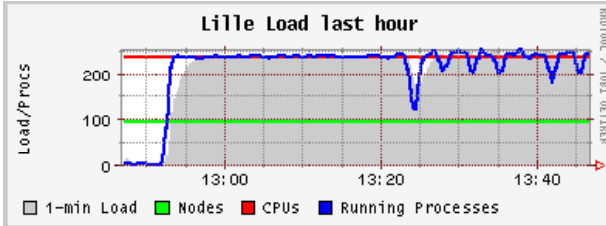

Toulouse (physical view)

CPUs Total: **114**
 Hosts up: **57**
 Hosts unknown: **1**
 Hosts down: **0**

Avg Load (15, 5, 1m):
 96%, 105%, 103%
 Localtime:
 2007-10-30 13:46

Orsay (physical view)

CPUs Total: **670**
 Hosts up: **335**
 Hosts unknown: **5**
 Hosts down: **0**

Avg Load (15, 5, 1m):
 98%, 105%, 102%
 Localtime:
 2007-10-30 13:46

Lyon (physical view)

CPUS
 Total: **244**
 Hosts up: **122**
 Hosts unknown: **0**
 Hosts down: **2**

Avg Load (15, 5, 1m):
 94%, 104%, 102%
 Localtime:
 2007-10-30
 13:46

Lille (physical view)

CPUs
 Total: **236**
 Hosts up: **95**
 Hosts unknown: **1**
 Hosts down: **0**

Avg Load (15, 5, 1m):
 94%, 102%, 100%
 Localtime:
 2007-10-30
 13:46

Bordeaux (physical view)

CPUs
 Total: **562**
 Hosts up: **188**
 Hosts unknown: **0**
 Hosts down: **1**

Avg Load (15, 5, 1m):
 91%, 96%, 94%
 Localtime:
 2007-10-30
 13:46

Nancy (physical view)

CPUs
 Total: **574**
 Hosts up: **167**
 Hosts unknown: **0**
 Hosts down: **0**

Avg Load (15, 5, 1m):
 90%, 95%, 93%
 Localtime:
 2007-10-30
 13:46