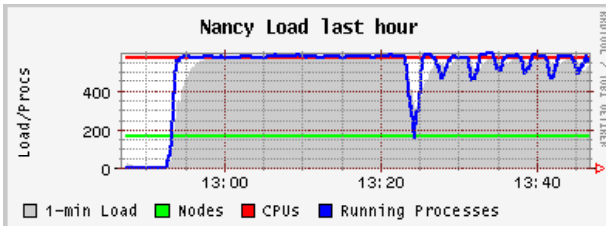

Avg Load (15, 5, 1m):
 98%, 105%, 102%
 Localtime:
 2007-10-30 13:46

Lyon (physical view)

CPUS
 Total: **244**
 Hosts up: **122**
 Hosts unknown: **0**
 Hosts down: **2**

Avg Load (15, 5, 1m):
 94%, 104%, 102%
 Localtime:
 2007-10-30
 13:46

Lille (physical view)

CPUs
 Total: **236**
 Hosts up: **95**
 Hosts unknown: **1**
 Hosts down: **0**

Avg Load (15, 5, 1m):
 94%, 102%, 100%
 Localtime:
 2007-10-30
 13:46

Bordeaux (physical view)

CPUs
 Total: **562**
 Hosts up: **188**
 Hosts unknown: **0**
 Hosts down: **1**

Avg Load (15, 5, 1m):
 91%, 96%, 94%
 Localtime:
 2007-10-30
 13:46

Nancy (physical view)

CPUs
 Total: **574**
 Hosts up: **167**
 Hosts unknown: **0**
 Hosts down: **0**

Avg Load (15, 5, 1m):
 90%, 95%, 93%
 Localtime:
 2007-10-30
 13:46

Sophia (physical view)

CPUs
 Total: **568**
 Hosts up: **178**
 Hosts unknown: **0**
 Hosts down: **1**

Avg Load (15, 5, 1m):

92%

Localtime: 2007-10-30

Grenoble - ICluster2 (physical view)

CPU Total: 200
Hosts up: 101
Hosts unknown: 0
Hosts down: 3