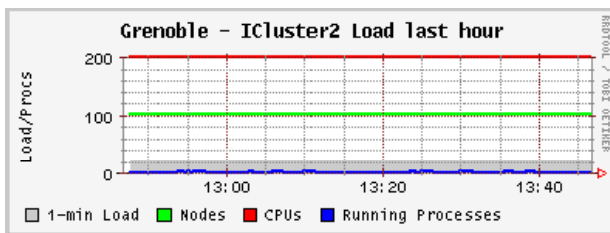

Lille (physical view)

CPUs
 Total: **236**
 Hosts up: **95**
 Hosts unknown: **1**
 Hosts down: **0**

Avg Load (15, 5, 1m):
 94%, 102%, 100%
 Localtime:
 2007-10-30
 13:46

Bordeaux (physical view)

CPUs
 Total: **562**
 Hosts up: **188**
 Hosts unknown: **0**
 Hosts down: **1**

Avg Load (15, 5, 1m):
 91%, 96%, 94%
 Localtime:
 2007-10-30
 13:46

Nancy (physical view)

CPUs
 Total: **574**
 Hosts up: **167**
 Hosts unknown: **0**
 Hosts down: **0**

Avg Load (15, 5, 1m):
 90%, 95%, 93%
 Localtime:
 2007-10-30
 13:46

Sophia (physical view)

CPUs
 Total: **568**
 Hosts up: **178**
 Hosts unknown: **0**
 Hosts down: **1**

Avg Load (15, 5, 1m):

92%

Localtime: 2007-10-30

Grenoble - ICluster2 (physical view)

CPU Total: 200
Hosts up: 101
Hosts unknown: 0
Hosts down: 3

Avg Load (15, 5, 1m): 10%, 10%, 10%

Localtime: 2007-10-30 13:46

Snapshot of the Grid5000 Grid | Legend