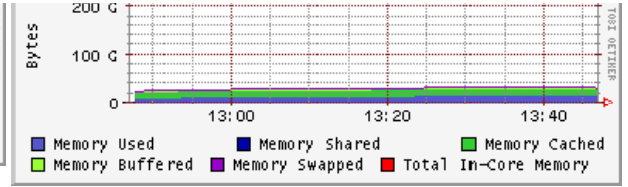

Avg Load (15, 5, 1m):
 93%, 98%, 95%
 Localtime:
 2007-10-30 13:46

Rennes (physical view)

CPUs Total: **669**
 Hosts up: **234**
 Hosts unknown: **0**
 Hosts down: **32**

Avg Load (15, 5, 1m):
 117%, 120%, 117%
 Localtime:
 2007-10-30 13:46

Toulouse (physical view)

CPUs Total: **114**
 Hosts up: **57**
 Hosts unknown: **1**
 Hosts down: **0**

Avg Load (15, 5, 1m):
 96%, 105%, 103%
 Localtime:
 2007-10-30 13:46

Orsay (physical view)

CPUs Total: **670**
 Hosts up: **335**
 Hosts unknown: **5**
 Hosts down: **0**

Avg Load (15, 5, 1m):
 98%, 105%, 102%
 Localtime:
 2007-10-30 13:46

Lyon (physical view)

CPUS
 Total: **244**
 Hosts up: **122**
 Hosts unknown: **0**
 Hosts down: **2**

Avg Load (15, 5, 1m):
 94%, 104%, 102%
 Localtime:
 2007-10-30
 13:46