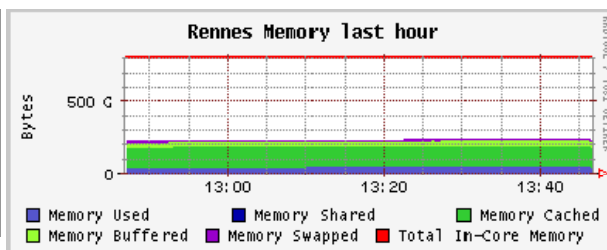

Grid5000 Grid Report for Tue, 30 Oct 2007 13:46:55 +0100

Get Fresh Data

Last Sorted

Grid5000 Grid >

Grid5000 Grid (9 sources) (tree view)

CPUs Total: **3837**
 Hosts up: **1477**
 Hosts unknown: **7**
 Hosts down: **39**

Avg Load (15, 5, 1m):
 93%, 98%, 95%
 Localtime:
 2007-10-30 13:46

Rennes (physical view)

CPUs Total: **669**
 Hosts up: **234**
 Hosts unknown: **0**
 Hosts down: **32**

Avg Load (15, 5, 1m):
 117%, 120%, 117%
 Localtime:
 2007-10-30 13:46

Sophia (physical view)

CPUs
 Total: **568**
 Hosts up: **178**
 Hosts unknown: **0**
 Hosts down: **1**

Avg Load (15, 5, 1m):

92%

Localtime: 2007-10-30

Grenoble - ICluster2 (physical view)

CPU Total: 200
Hosts up: 101
Hosts unknown: 0
Hosts down: 3