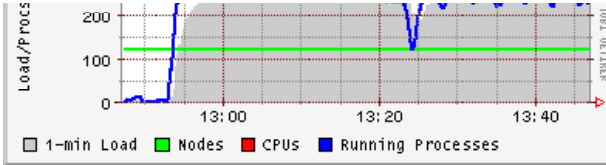

Avg Load (15, 5, 1m):
 93%, 98%, 95%
 Localtime:
 2007-10-30 13:46

Rennes (physical view)

CPUs Total: **669**
 Hosts up: **234**
 Hosts unknown: **0**
 Hosts down: **32**

Avg Load (15, 5, 1m):
 117%, 120%, 117%
 Localtime:
 2007-10-30 13:46

Toulouse (physical view)

CPUs Total: **114**
 Hosts up: **57**
 Hosts unknown: **1**
 Hosts down: **0**

Avg Load (15, 5, 1m):
 96%, 105%, 103%
 Localtime:
 2007-10-30 13:46

Orsay (physical view)

CPUs Total: **670**
 Hosts up: **335**
 Hosts unknown: **5**
 Hosts down: **0**

Avg Load (15, 5, 1m):
 98%, 105%, 102%
 Localtime:
 2007-10-30 13:46

Lyon (physical view)

CPUS
 Total: **244**
 Hosts up: **122**
 Hosts unknown: **0**
 Hosts down: **2**

Avg Load (15, 5, 1m):
 94%, 104%, 102%
 Localtime:
 2007-10-30
 13:46