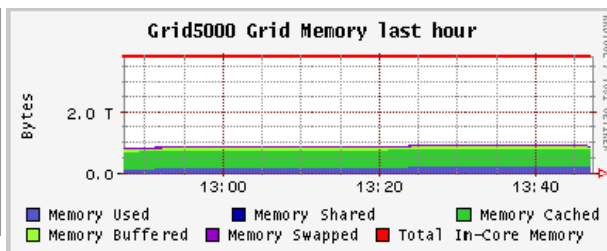

Grid5000 Grid Report for Tue, 30 Oct 2007 13:46:55 +0100

Get Fresh Data

Last Sorted

Grid5000 Grid >

Grid5000 Grid (9 sources) (tree view)

CPUs Total: **3837**
 Hosts up: **1477**
 Hosts unknown: **7**
 Hosts down: **39**

Avg Load (15, 5, 1m):
 93%, 98%, 95%
 Localtime:
 2007-10-30 13:46

Rennes (physical view)

CPUs Total: **669**
 Hosts up: **234**
 Hosts unknown: **0**
 Hosts down: **32**

Avg Load (15, 5, 1m):
 117%, 120%, 117%
 Localtime:
 2007-10-30 13:46